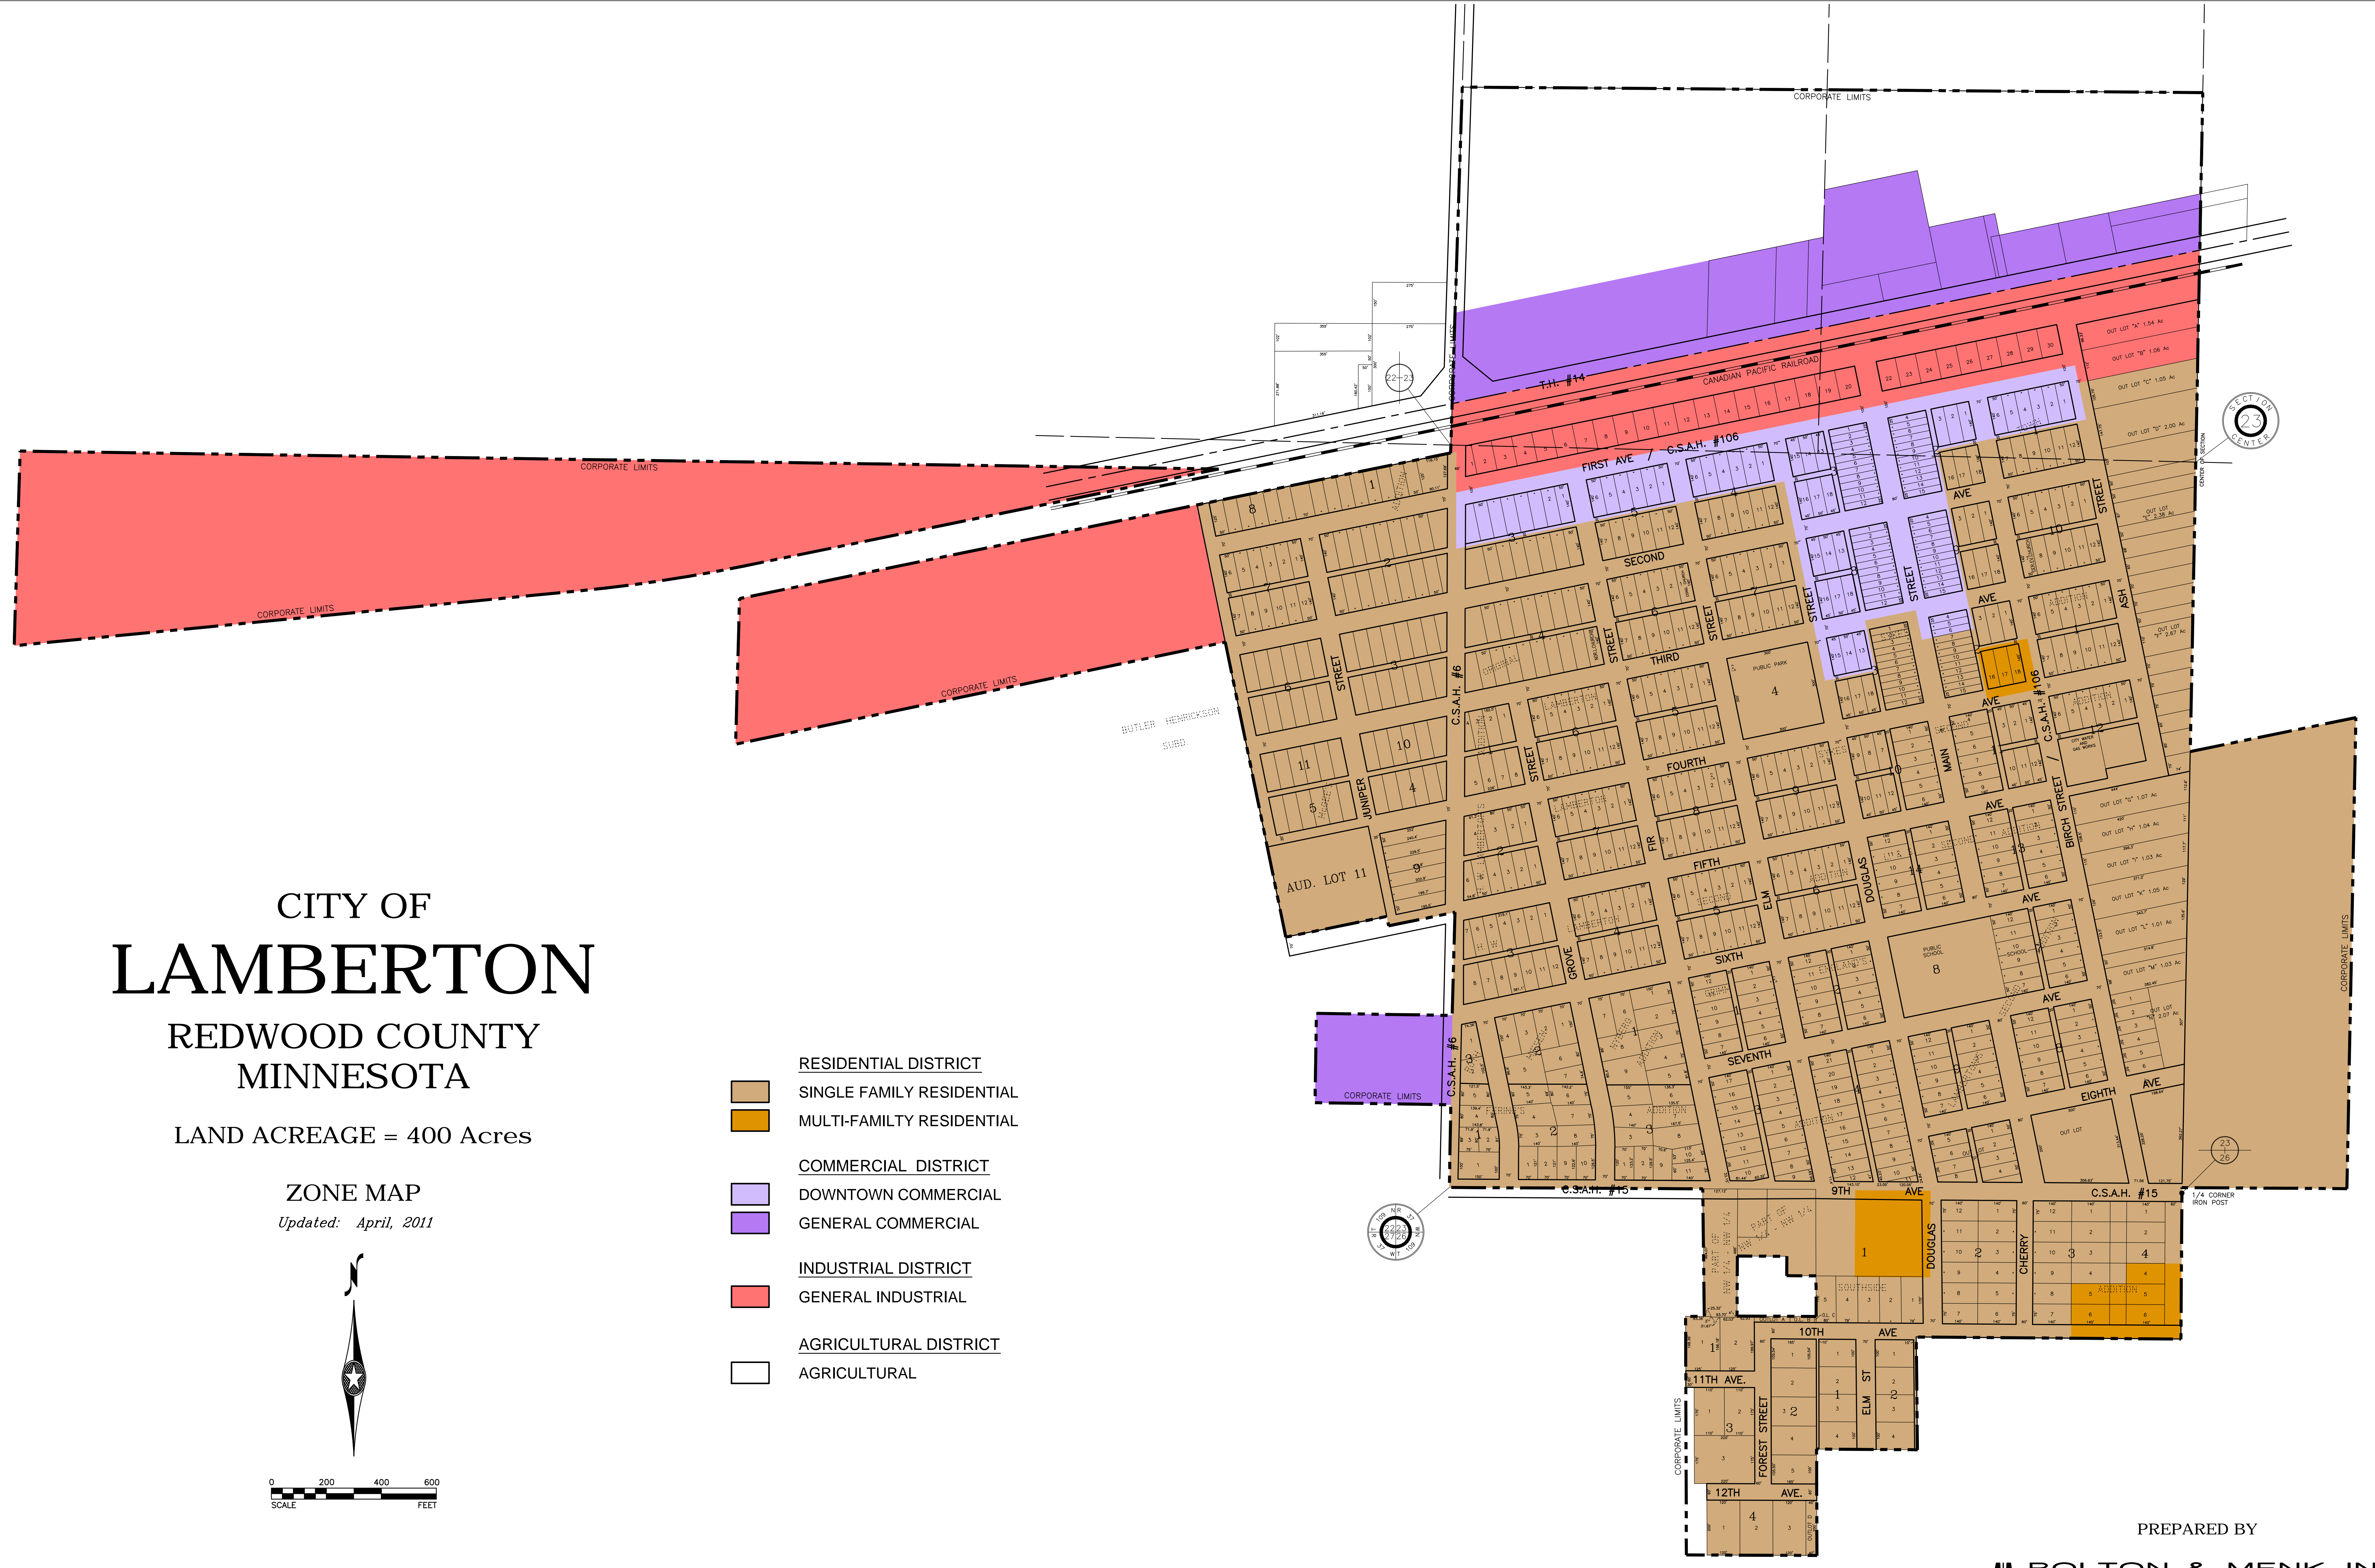

CITY OF LAMBERTON

REDWOOD COUNTY MINNESOTA

LAND ACREAGE = 400 Acres

ZONE MAP

Updated: April, 2011

- RESIDENTIAL DISTRICT
  - SINGLE FAMILY RESIDENTIAL
  - MULTI-FAMILY RESIDENTIAL
- COMMERCIAL DISTRICT
  - DOWNTOWN COMMERCIAL
  - GENERAL COMMERCIAL
- INDUSTRIAL DISTRICT
  - GENERAL INDUSTRIAL
- AGRICULTURAL DISTRICT
  - AGRICULTURAL

PREPARED BY

BOLTON & MENK, INC.
Consulting Engineers & Surveyors
MANKATO, MN FAIRMONT, MN SLEEPY EYE, MN WILLMAR, MN BURNSVILLE, MN
CHASKA, MN RAMSEY, MN MAPLEWOOD, MN BRAINERD, MN AMES, IA